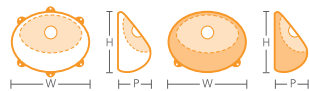

WTH cm	HT cm	PROJ cm	VOL cc	SMOOTH 6 Tabs		TEXTURED 2 Tabs	
				Catalog #	QTY	Catalog #	QTY
11.0	9.0	5.0-5.7	250-300cc	LPP11S		LPP11	
12.0	9.8	5.2-6.0	310-370cc	LPP12S		LPP12	
13.0	10.6	5.5-6.3	380-450cc	LPP13S		LPP13	
14.0	11.2	6.0-7.3	460-550cc	LPP14S		LPP14	
15.0	11.5	6.4-7.9	500-600cc	LPP15S		LPP15	
16.0	12.0	6.6-8.2	580-690cc	LPP16S		LPP16	

Deraspan | Full Height
Textured & Smooth Surface
Integrated Port